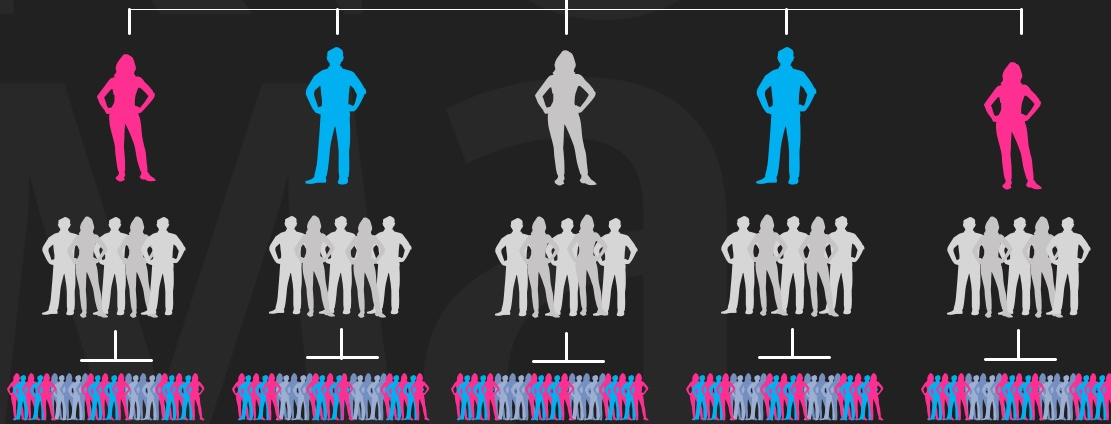

REEMBOLSO UNILEVEL

TÚ

5 MAYORISTAS

25 MAYORISTAS

125 MAYORISTAS

155 MAYORISTAS

X 20

3,100

Bs 24,025